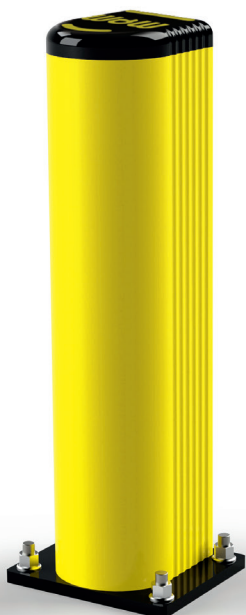

GRD

GRD 90

GRD 150

 Light Load

Height **250, 1150 mm**
Fixing **Included**
Colour  

 Heavy Load

Height **500, 800, 1150 mm**
Fixing **Included**
Colour 